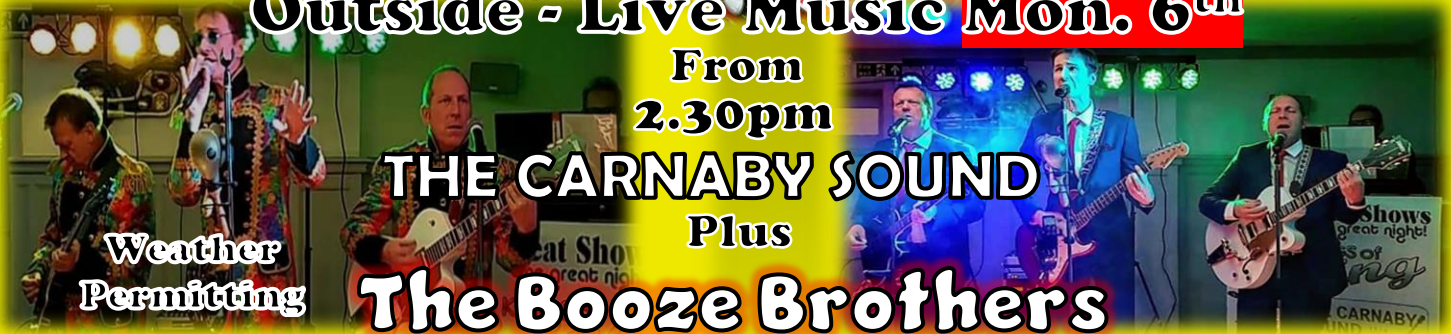

**Face Painting!**

**Hot rods! Classics! - Sun 5<sup>th</sup> Mon 6<sup>th</sup>**

**All Welcome!**

**Outside - Live Music Mon. 6<sup>th</sup>**

**From  
2.30pm**

**THE CARNABY SOUND**

**Plus**

**The Booze Brothers**